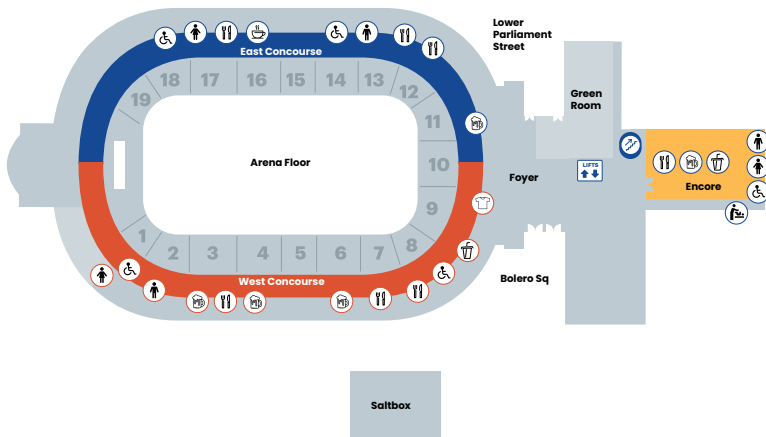

For a more relaxed setting, sit down in our Encore bar overlooking the ice rink, enjoy a cocktail (or two) in the Green Room or head across to our sister venue, Saltbox Live Music Venue and Kitchen.

You can also upgrade to our Sunday lunch experience in our Spotlight restaurant.

Simply show your ticket to claim the discount. [T&C's apply*](#)
Discount is not applied on Panthers special prices

Level 2 Concourse Map

- Map Key / Symbols
- Male Toilets
 - Female Toilets
 - Accessible Toilets
 - Alcohol
 - Food
 - Soft Drinks
 - Merch
 - Baby Changing